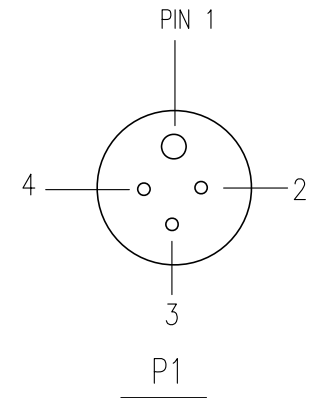

DATE	SYM	REVISION RECORD	AUTH.	DR.	CK.
4.3.07	A	CORRECT LENGTH	CB	CB	

RMG-4FS W/LOCKING SLEEVE G-FLS-P

CABLE TYPE: 18/4-S0

SBE PN	DIM A	
17031	8 FT	2.4 m
17102	360 FT	109 m
17106	35 FT	10.6 m
17114	66 FT	20 m
17117	100 FT	30 m
17142	83 FT	25 m
17195	158 IN	4 m
17267	17 FT	5 m
17308	165 FT	50 m
17776	231 FT	70 m
171214	10 FT	3 m
171333	20 FT	6 m
171555	1000 FT	305 m
171572	200 FT	60 m
171592	50 FT	15 m
171632	25 FT	7.6 m

B

P1 RMG-4FS	WIRE COLOR
PIN 1	WHITE
PIN 2	BLACK
PIN 3	GREEN
PIN 4	RED

TOLERANCES	SEA-BIRD ELECTRONICS, INC			
FRACTIONAL	P/N	SCALE	DRAWN BY BMC	
	SEE TABLE	NTS	APPROVED BY	
DECIMAL	TITLE CABLE, 4 PIN PIGTAIL RMG-4FS + LS			
ANGULAR	DATE	DRAWING NUMBER	REV	
	3/1/89	30581	A	