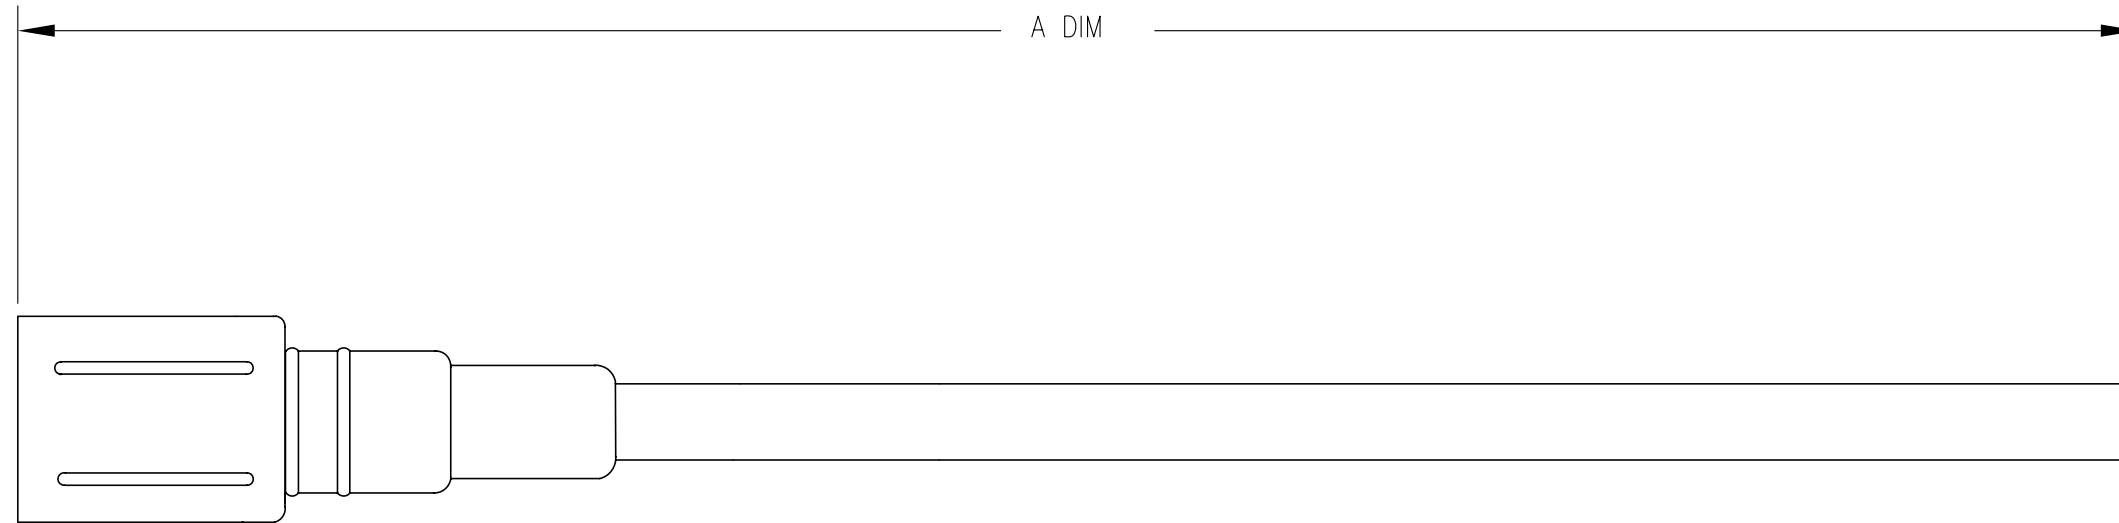

DATE	SYM	REVISION RECORD	AUTH.	DR.	CK.
4.3.07	A	CORRECT LENGTH	CB	CB	

RMG-4FS W/LOCKING SLEEVE G-FLS-P

CABLE TYPE: 18/4-S0

SBE PN	DIM A	
17031	8 FT	2.4 m
17102	360 FT	109 m
17106	35 FT	10.6 m
17114	66 FT	20 m
17117	100 FT	30 m
17142	83 FT	25 m
17195	158 IN	4 m
17267	17 FT	5 m
17308	165 FT	50 m
17776	231 FT	70 m
171214	10 FT	3 m
171333	20 FT	6 m
171555	1000 FT	305 m
171572	200 FT	60 m
171592	50 FT	15 m
171632	25 FT	7.6 m

B

P1 RMG-4FS	WIRE COLOR
PIN 1	WHITE
PIN 2	BLACK
PIN 3	GREEN
PIN 4	RED

TOLERANCES	SEA-BIRD ELECTRONICS, INC			
FRACTIONAL	P/N	SCALE	DRAWN BY BMC	
	SEE TABLE	NTS	APPROVED BY	
DECIMAL	TITLE CABLE, 4 PIN PIGTAIL RMG-4FS + LS			
ANGULAR	DATE	DRAWING NUMBER	REV	
	3/1/89	30581	A	