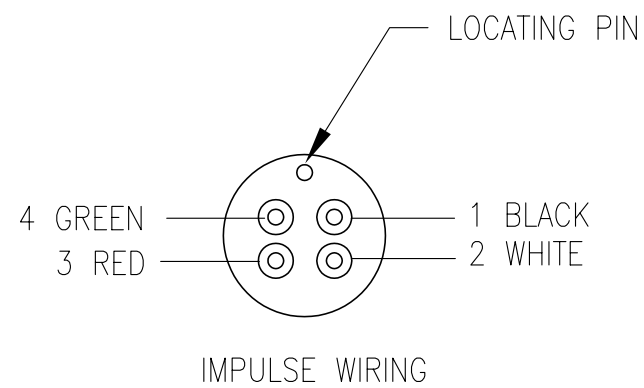

DATE	SYM	REVISION RECORD	AUTH.	DR.	CK.
8/23/01	A	CHANGED CABLE TYPE		LRG	

MCIL-4MP W/MCDLS-F LOCKING SLEEVE (SBE PN 171192)

SBE PN	DIM A
171363	2 feet
171364	8 feet
171534	30 m
171680	10 m
171779	50 m
171884	3 m
172071	15 m
172279	58 m

SEA-BIRD ELECTRONICS, INC

P/N	SCALE	DRAWN BY	
SEE TABLE	NTS	MJ	
APPROVED BY			
CABLE: MCIL-4M PIGTAIL WITH MCDLS-F LOCK SLEEVE			
DATE	DWG NO.	SHEET	REV
2/03/01	32365	1 of 1	A