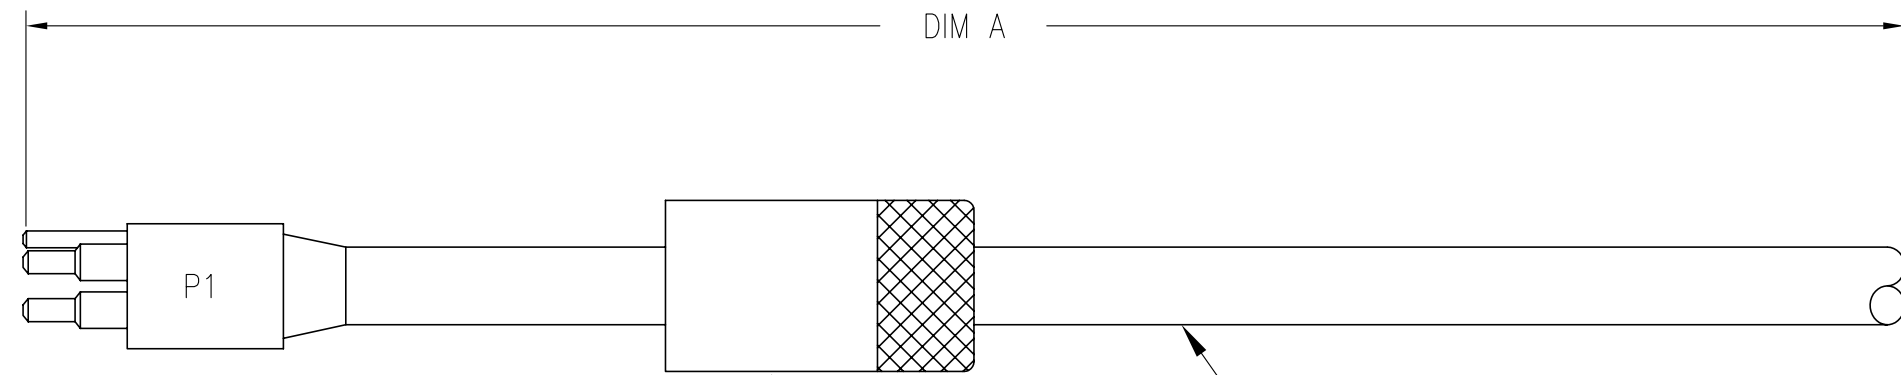

DATE	SYM	REVISION RECORD	AUTH.	DR.	CK.
8/23/01	A	CHANGED CABLE TYPE		LRG	

MCIL-4MP W/MCDLS-F LOCKING SLEEVE (SBE PN 171192)

SBE PN	DIM A
171363	2 feet
171364	8 feet
171534	30 m
171680	10 m
171779	50 m
171884	3 m
172071	15 m
172279	58 m

SEA-BIRD ELECTRONICS, INC

P/N	SCALE	DRAWN BY	
SEE TABLE	NTS	MJ	
APPROVED BY			
CABLE: MCIL-4M PIGTAIL WITH MCDLS-F LOCK SLEEVE			
DATE	DWG NO.	SHEET	REV
2/03/01	32365	1 of 1	A