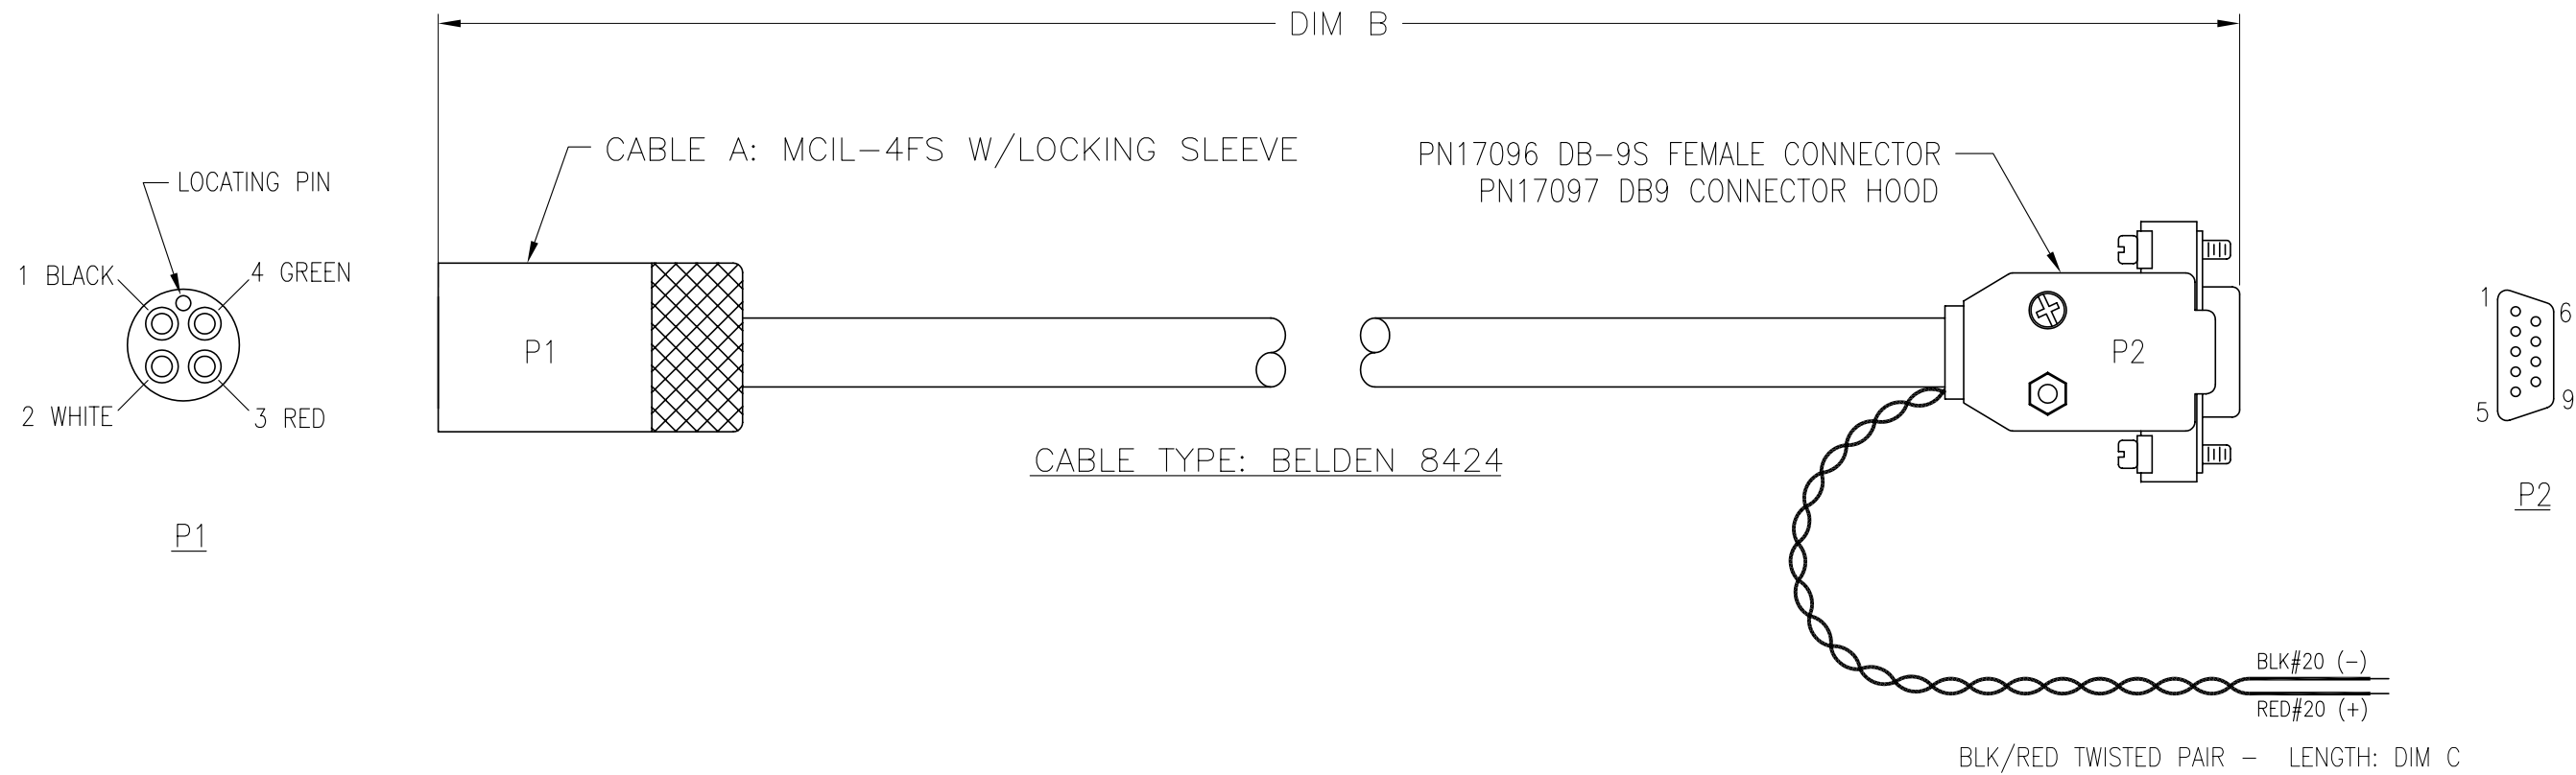

DATE	SYM	REVISION RECORD	AUTH.	DR.	CK.
4/26/01	A	CORRECT LOCK SLEEVE, WRING	MJ	CB	
1/13/03	B	ADDED DIM C	CB	KLP	

P1 MCIL-4FS	P2 DB-9S	BLK/RED PAIR
PIN 1	PIN 5	BLK
PIN 2	PIN 3	
PIN 3	PIN 2	
PIN 4	---	RED

SBE PN	PN CABLE A	DIM B	DIM C
801206	171368	8 FT	36 IN
801305	171583	6 FT	36 IN
801397	171749	78 FT	120 IN
801468	171861	7 m	36 IN
801476	171873	25 m	36 IN

SEA-BIRD ELECTRONICS, INC

P/N	SCALE	DRAWN BY	MJ
SEE TABLE	NTS	APPROVED BY	
CABLE: DATA/POWER I/O MCIL-4FS TO DB-9S ASSEMBLY			
DATE	DWG NO.	SHEET	REV
2/03/00	32366	1 of 1	B