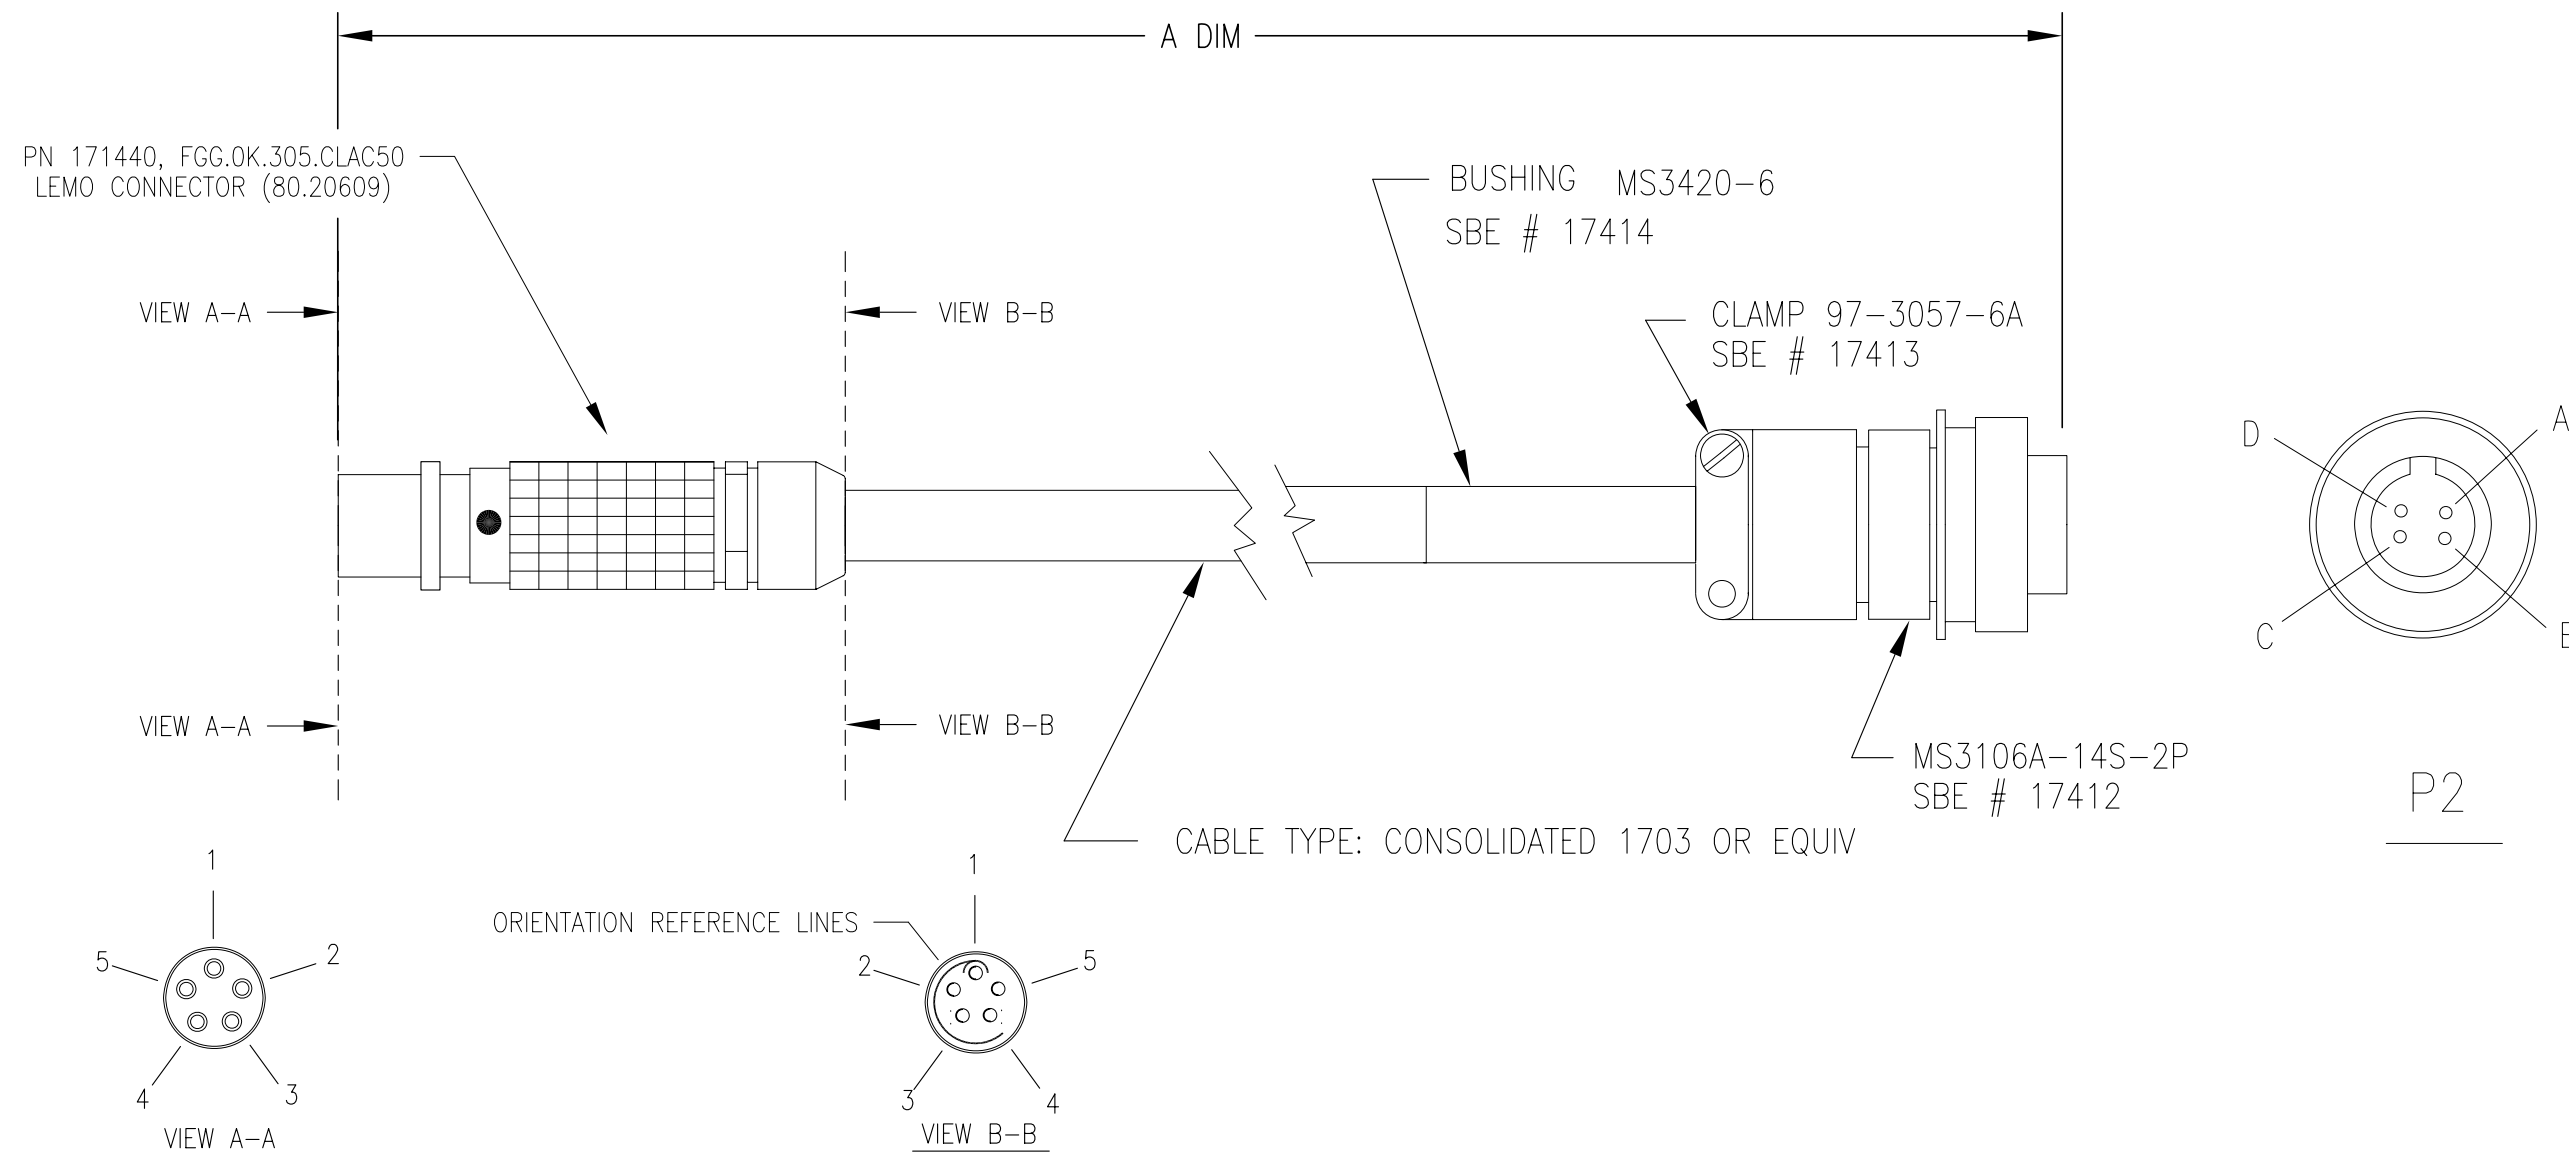

DATE	SYM	REVISION RECORD	AUTH.	DR.	CK.
11.00	A	CORRECTED WIRING	MJ	CB	
8/06	B	CORRECTED WIRING	CB	CB	

P1	COLOR	P2	DESCRIPTION
1	SHIELD/WHITE	A	GROUND
2	---	-	---
3	RED	D	PAR SIGNAL
4	WHITE	C	GROUND
5	BLACK	B	+12V POWER

PART NO.	A DIM
801238	30 METERS
801239	50 METERS

TOLERANCES	SEA-BIRD ELECTRONICS, INC			
FRACTIONAL	P/N SEE TABLE	SCALE 1:1	DRAWN BY MJ	
DECIMAL	TITLE CABLE: SURFACE PAR to SBE11plus (LEMO)			
ANGULAR	DATE 08.10.00	DRAWING NUMBER	32434	REV B