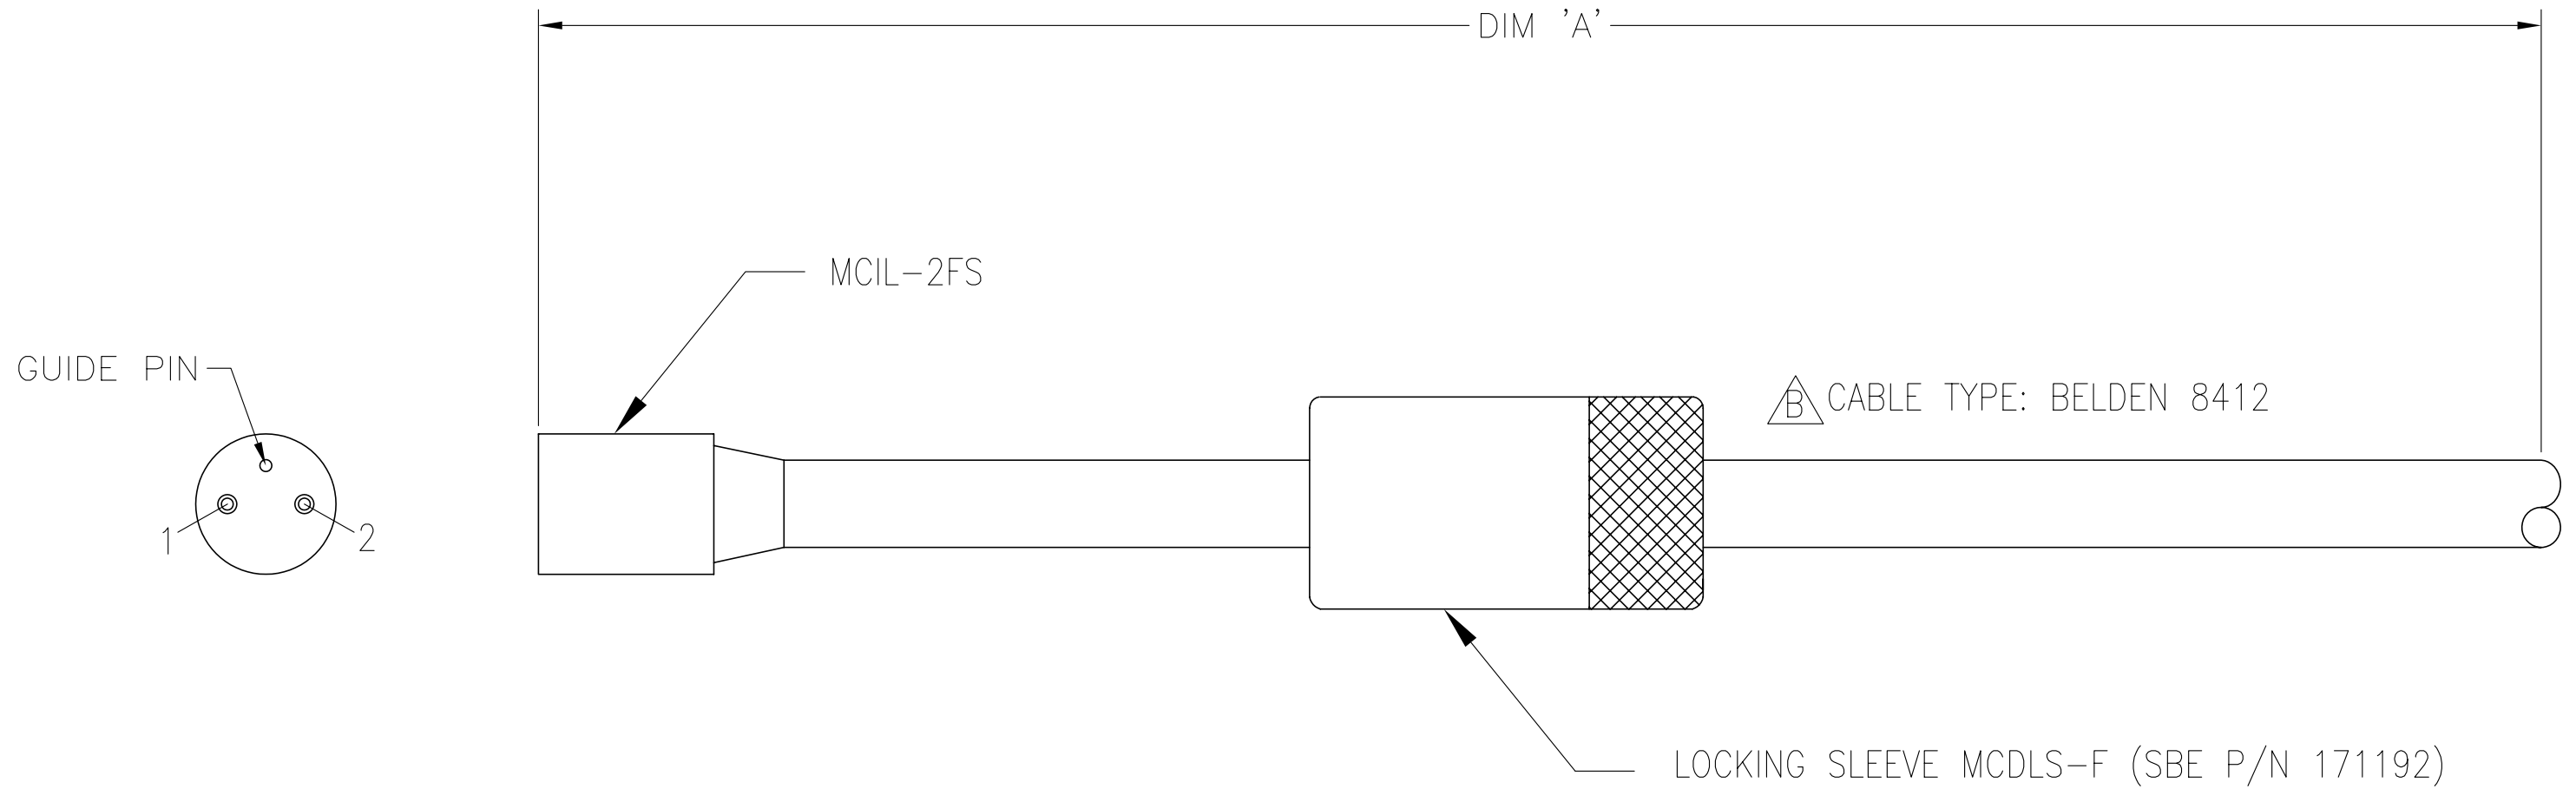

DATE	SYM	REVISION RECORD	AUTH.	DR.	CK.
6.20.02	A	ADDED CABLE TYPE	CB	KLP	
6.01.05	B	CORRECT CABLE TYPE	CB	CB	

SBE PN	DIM 'A'	
171512	2.5 M	8 FT
172087		26 IN
172105	10 M	33 FT

P1 MCIL-2FS	WIRE COLOR
PIN 1	WHITE
PIN 2	BLACK

<b>SEA-BIRD ELECTRONICS, INC</b>			
P/N	SCALE	DRAWN BY	LRG
SEE TABLE	NTS	APPROVED BY	
CABLE: MCIL-2FS PIGTAIL W/ LOCKING SLEEVE MCDLS-F			
DATE	DWG NO.	SHEET	REV
3/29/01	32514	1 of 1	B