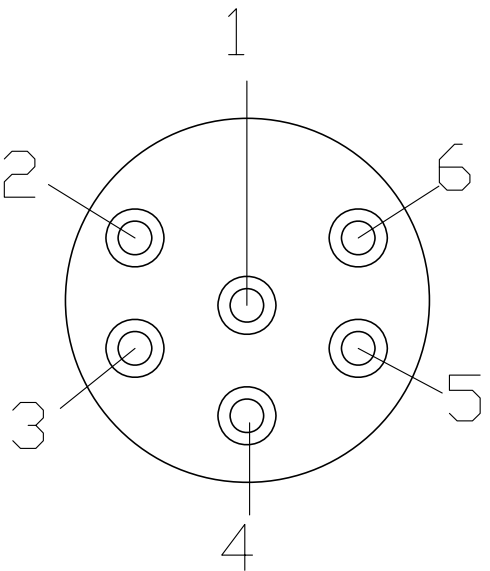

DIM 'A'

MCIL-6FS Connector

CABLE TYPE: BELDEN 8426

LOCKING SLEEVE MCDLS-F (SBE P/N 171192)

SBE PN	DIM A (ft)	DIM A (m)
171513	8 FEET	2.5 METER
171898	16.5 FEET	5 METER
172126	50 FEET	15 METER
172261	66 FEET	20 METER

SEA-BIRD ELECTRONICS, INC					
P/N	SEE TABLE	SCALE	NTS	DRAWN BY	LRG
				APPROVED BY	
CABLE: MCIL-6FS PIGTAIL W/ LOCKING SLEEVE MCDLS-F					
DATE	3/28/01	DWG NO.	32515	SHEET	1 of 1
				REV	-