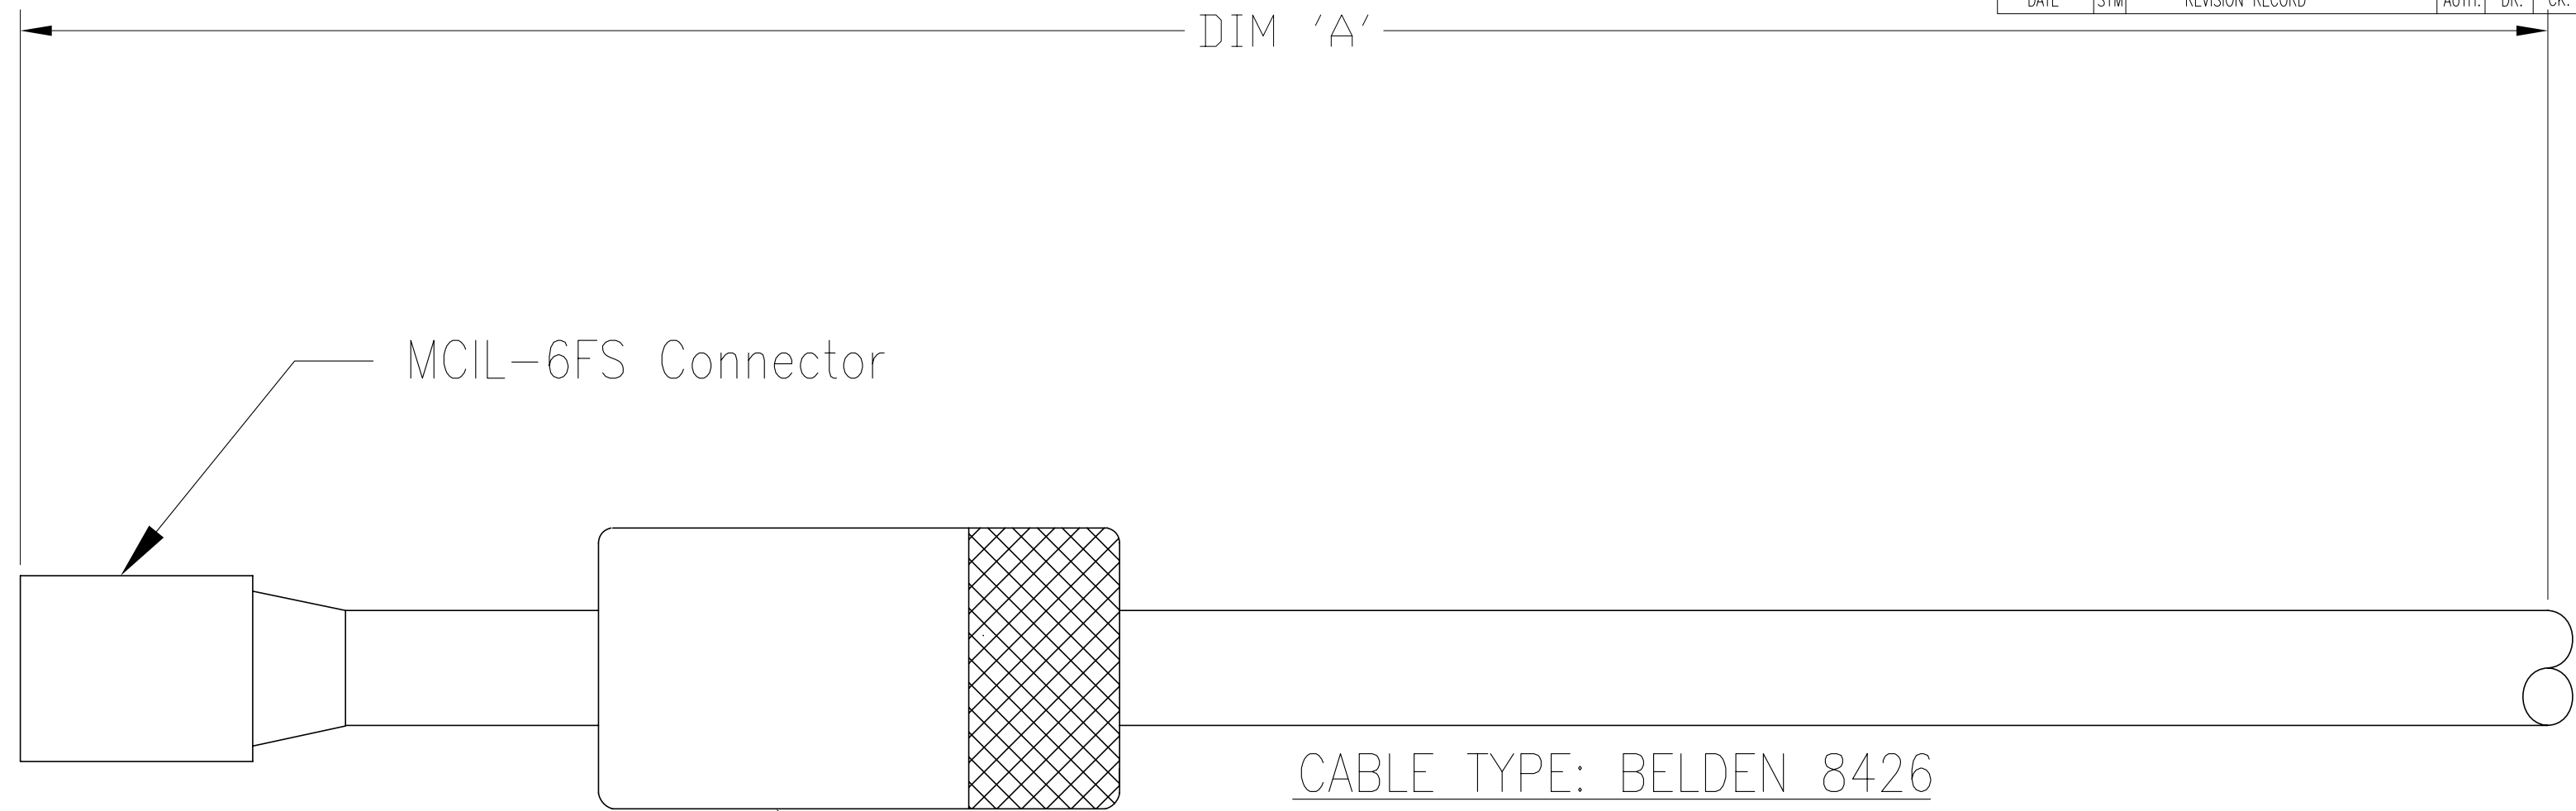

DIM 'A'

MCIL-6FS Connector

CABLE TYPE: BELDEN 8426

LOCKING SLEEVE MCDLS-F (SBE P/N 171192)

SBE PN	DIM A (ft)	DIM A (m)
171513	8 FEET	2.5 METER
171898	16.5 FEET	5 METER
172126	50 FEET	15 METER
172261	66 FEET	20 METER

SEA-BIRD ELECTRONICS, INC					
P/N	SEE TABLE	SCALE	NTS	DRAWN BY	LRG
				APPROVED BY	
CABLE: MCIL-6FS PIGTAIL W/ LOCKING SLEEVE MCDLS-F					
DATE	3/28/01	DWG NO.	32515	SHEET	1 of 1
				REV	-