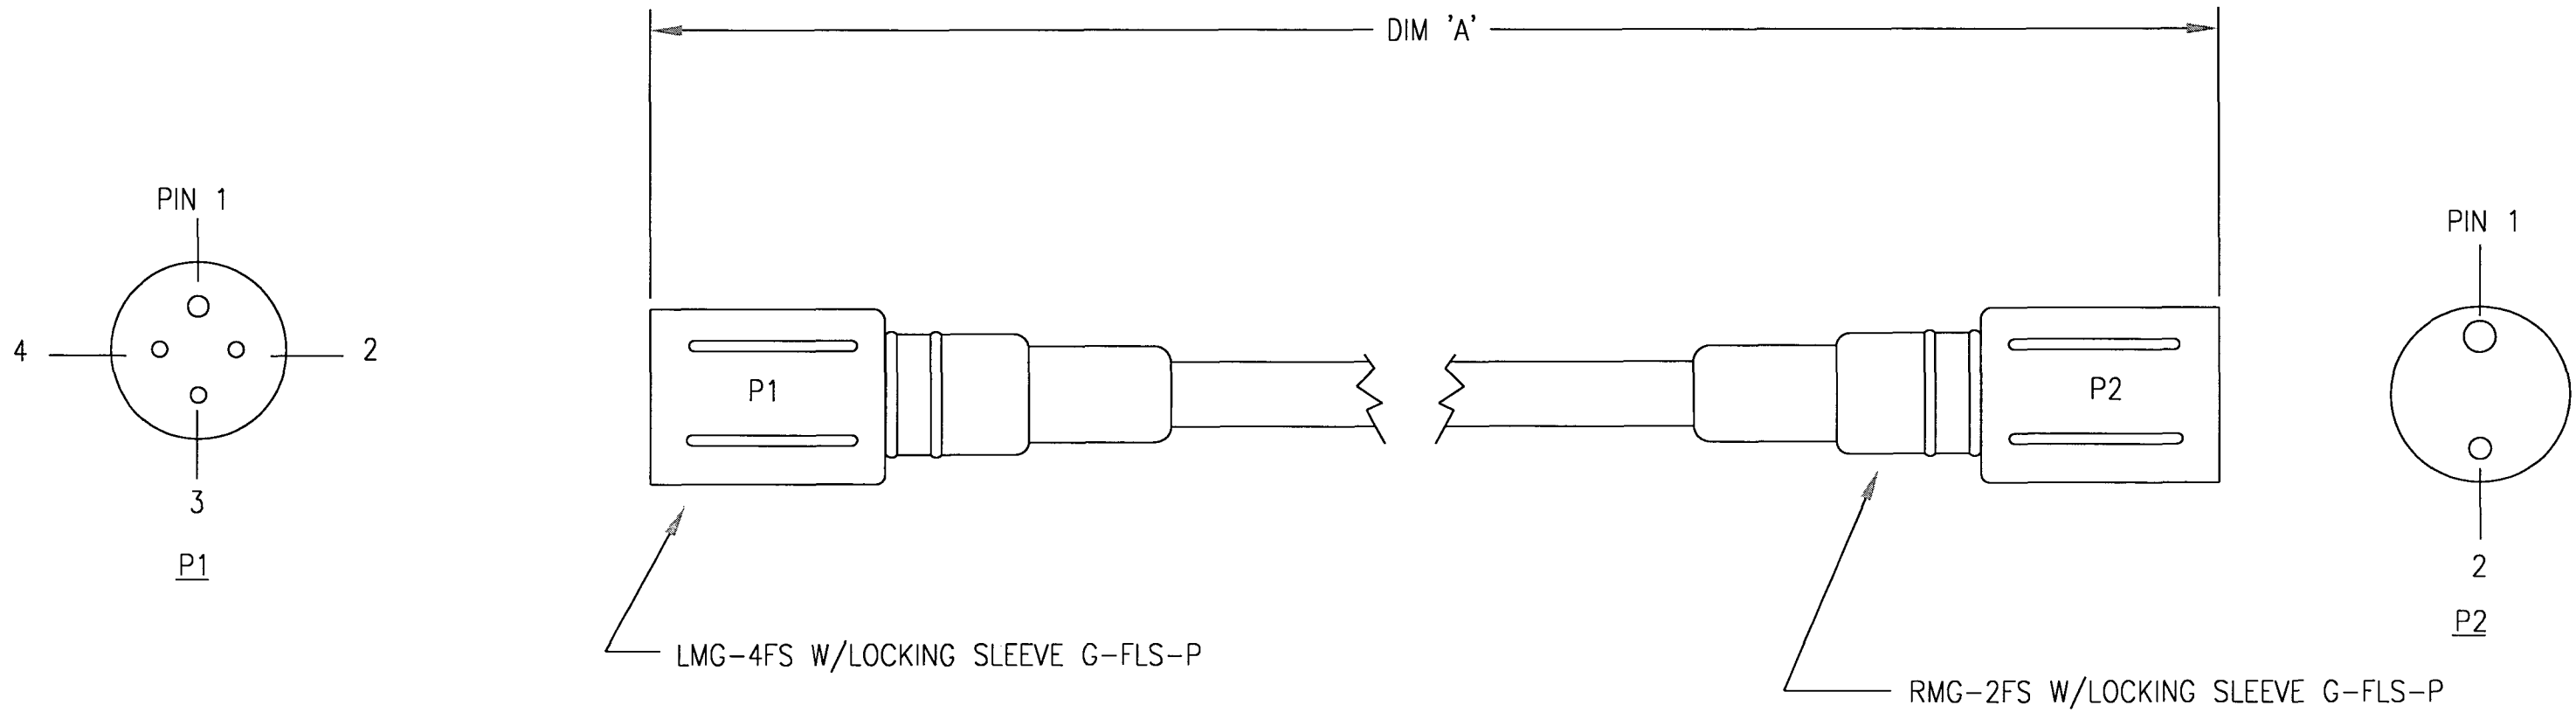

DATE	SYM	REVISION RECORD	AUTH.	DR.	CK.
2/02	A	CORRECTED PIN WIRING	CB	CB	CB

SBE P/N	'A' DIM
171640	60 IN.

P1 LMG-4FS	P2 RMG-2FS
PIN 1	PIN 1
PIN 2	PIN 2
PIN 3	N/C
PIN 4	N/C

TOLERANCES	SEA-BIRD ELECTRONICS, INC				
FRACTIONAL	P/N	SEE TABLE	SCALE NTS	DRAWN	CB
DECIMAL	TITLE	Cable: Biospherical QSP2200 to SBE 25 Log Amp			
ANGULAR	DATE	DWG NO			REV
	2.12.02		32648		A