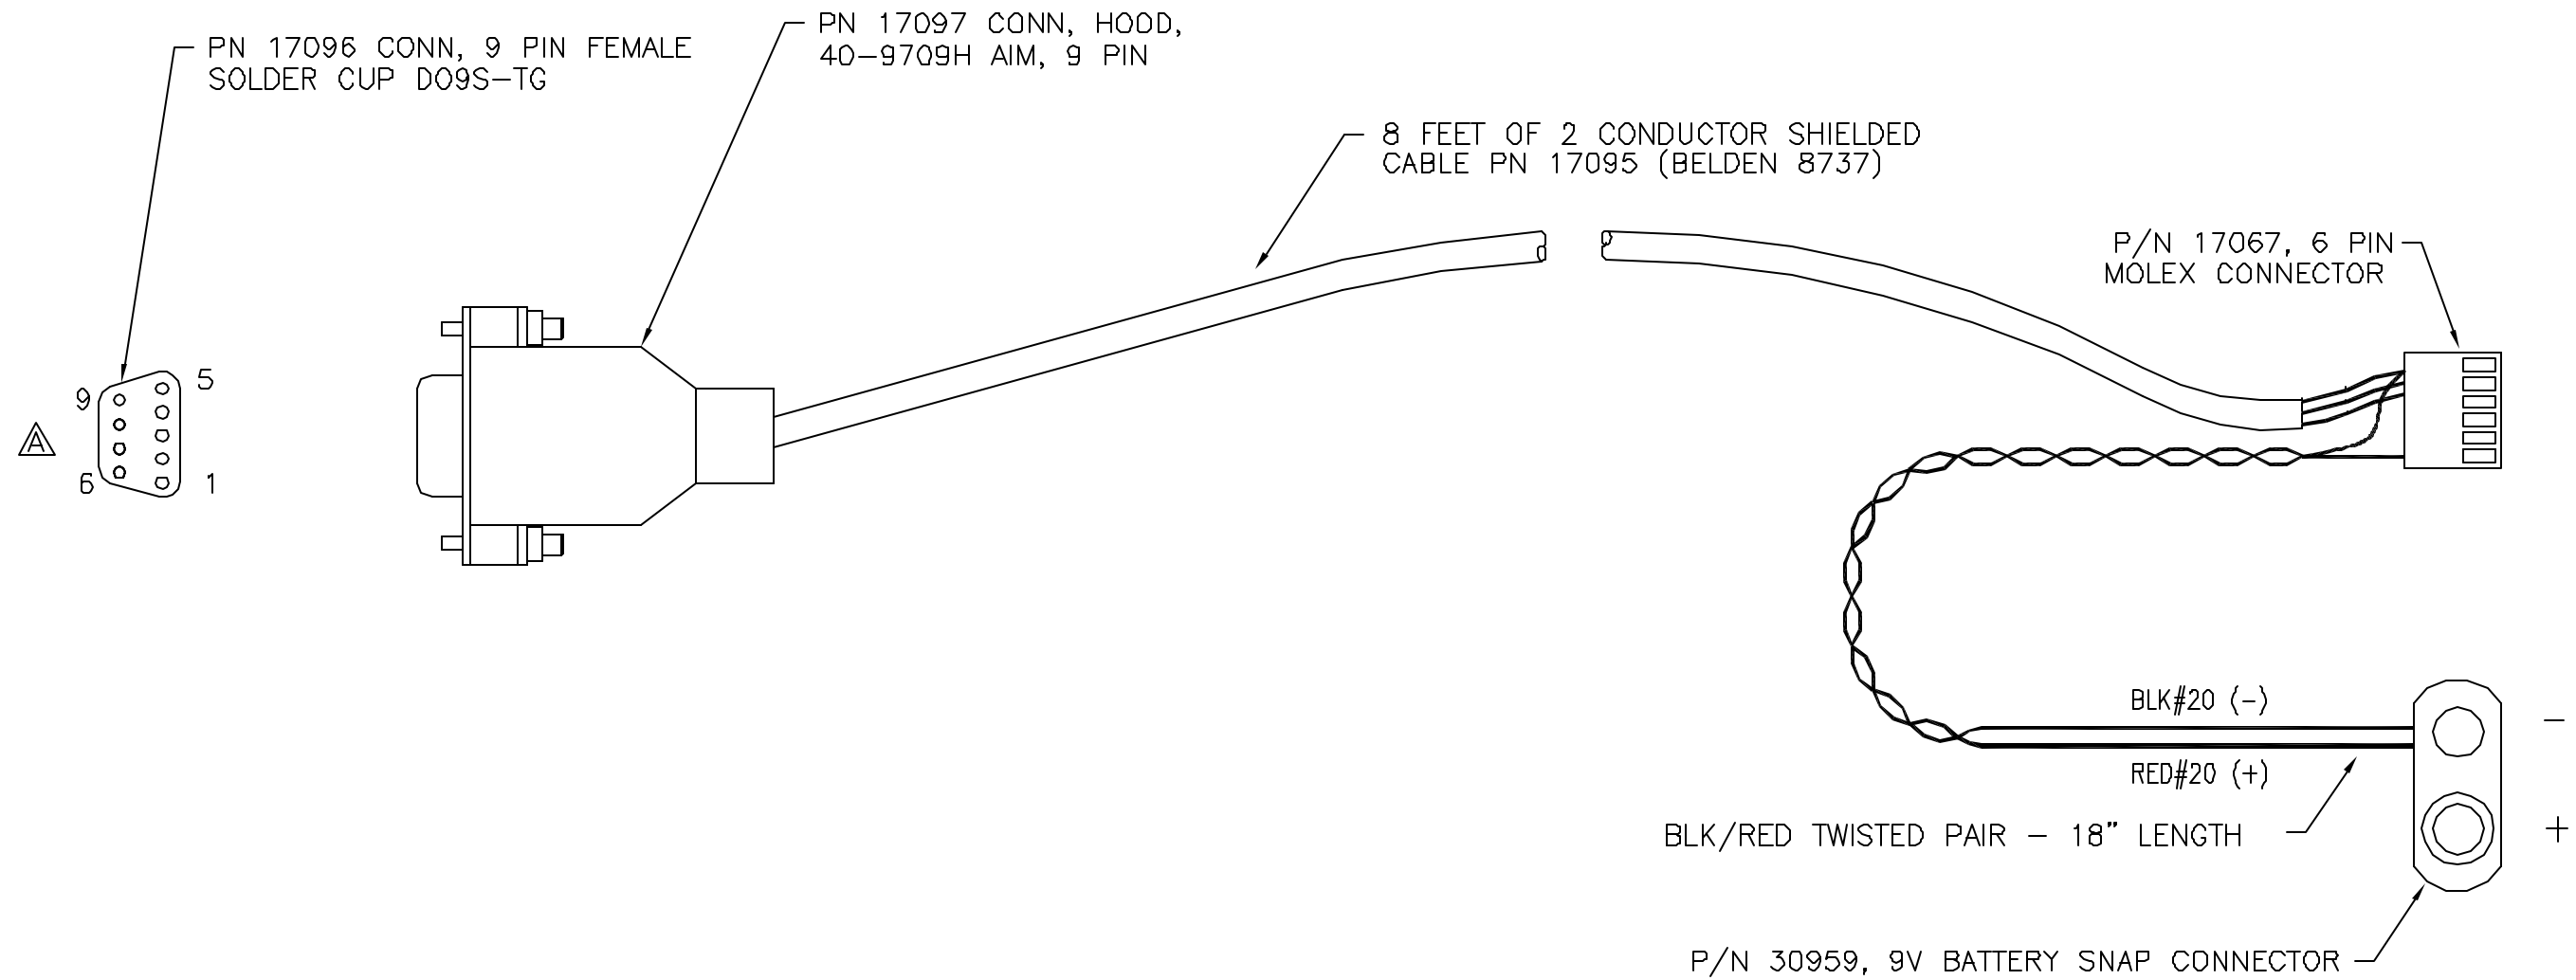

DATE	SYM	REVISION RECORD	AUTH.	DR.	CK.
5.16.03	A	FIXED PIN CALLOUTS	CB	KLP	

DB-9S	TWISTED PAIR (POWER)	DATA CABLE	MOLEX CONNECTOR
PIN 5	BLACK	SHIELD	PIN 1 COMMON
PIN 3		BLACK	PIN 2 RX FROM PC
PIN 2		RED	PIN 3 TX TO PC
	RED		PIN 6 POWER+

TOLERANCES	SEA-BIRD ELECTRONICS, INC				
FRACTIONAL	P/N	801413	SCALE	DRAWN BY KLP	
			NTS	APPROVED BY	
DECIMAL	TITLE SBE39 DATA I/O AND POWER CABLE				
ANGULAR	DATE	3.28.03	DRAWING NUMBER	32779	REV A