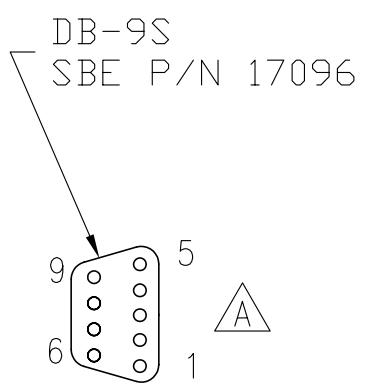

DATE	SYM	REVISION RECORD	AUTH.	DR.	CK.
5.16.03	A	FIXED PIN CALLOUTS	CB	KLP	
02.09.07	B	ADDED PN TABLE	CB	PL	

CABLE PN	DIM A	
	801422	6 FT
801703	75.5 FT	23 m

B

P1	MS3106A-12S-3S	P2	DB-9S	COLOR
	PIN A		PIN 3	RED
	PIN B		PIN 5	BLK

TOLERANCES	SEA-BIRD ELECTRONICS, INC			
FRACTIONAL	P/N	SCALE	DRAWN BY KLP	
	SEE TABLE	NTS	APPROVED BY	
DECIMAL	TITLE			
	NMEA TEST CABLE, 11PLUS/33/36			
ANGULAR	DATE	DWG NO.	REV	
	4/09/03	32786	B	