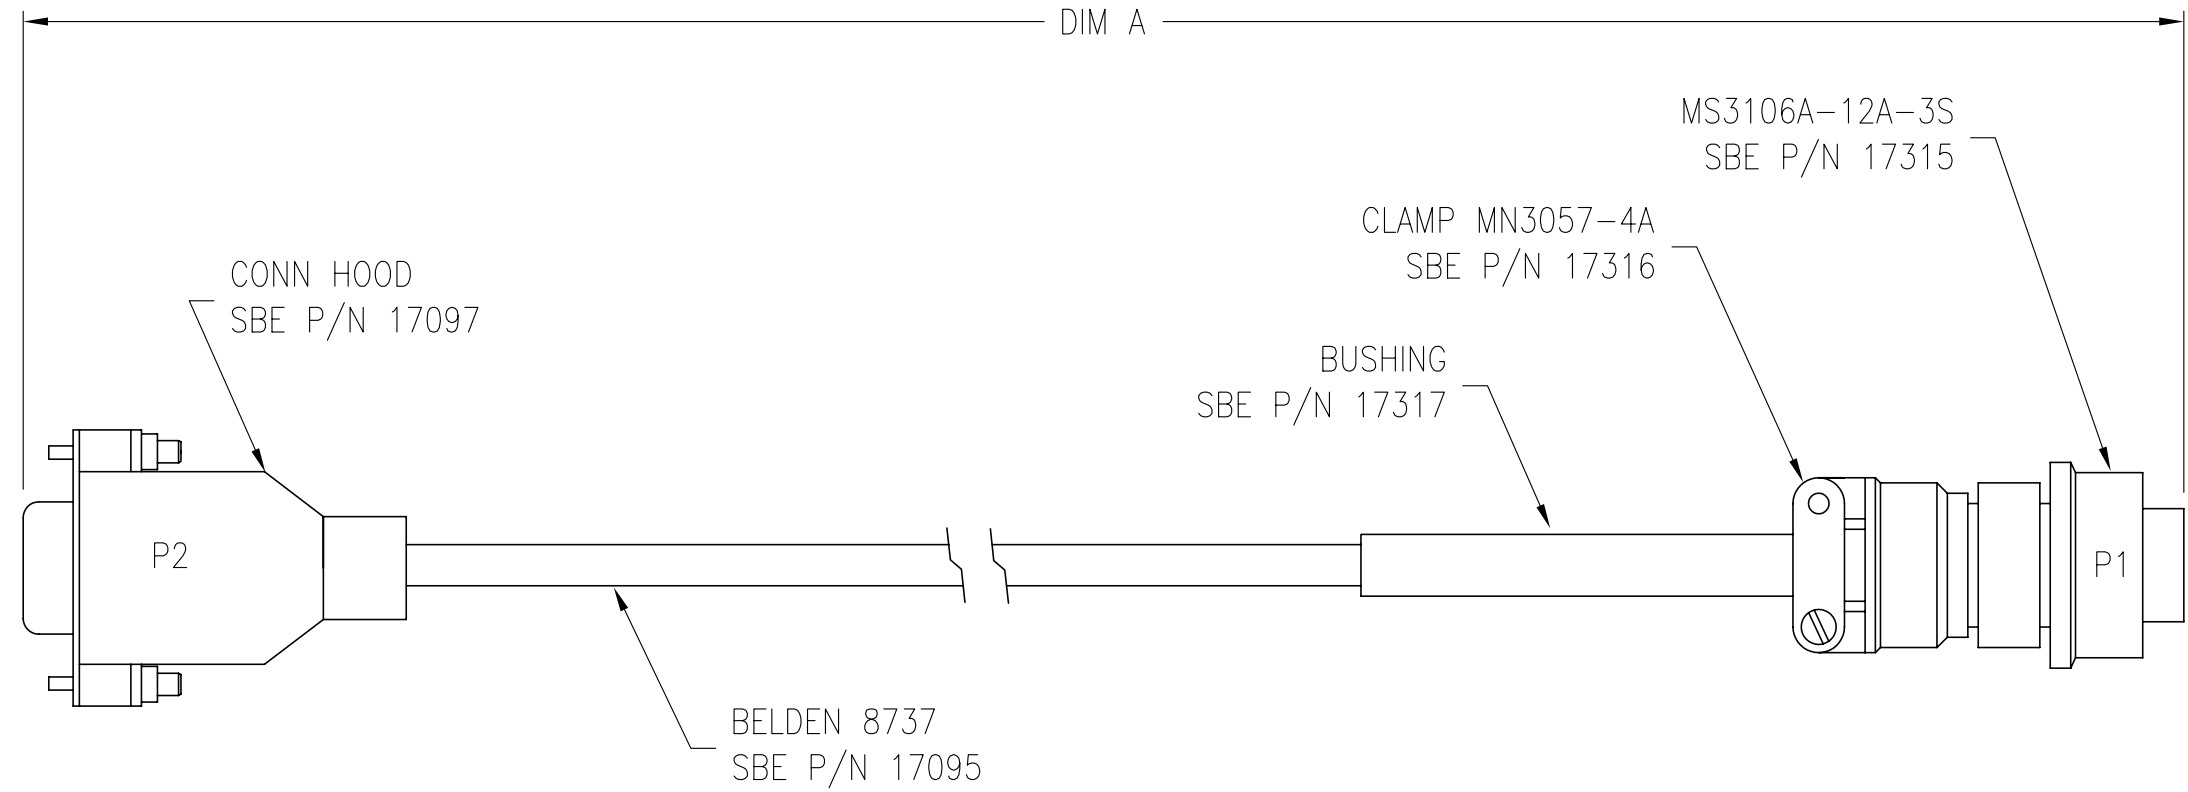

DATE	SYM	REVISION RECORD	AUTH.	DR.	CK.
5.16.03	A	FIXED PIN CALLOUTS	CB	KLP	
02.09.07	B	ADDED PN TABLE	CB	PL	

CABLE PN	DIM A	
	801422	6 FT
801703	75.5 FT	23 m

B

P1	MS3106A-12S-3S	P2	DB-9S	COLOR
	PIN A		PIN 3	RED
	PIN B		PIN 5	BLK

TOLERANCES	SEA-BIRD ELECTRONICS, INC			
FRACTIONAL	P/N	SCALE	DRAWN BY KLP	
	SEE TABLE	NTS	APPROVED BY	
DECIMAL	TITLE			
	NMEA TEST CABLE, 11PLUS/33/36			
ANGULAR	DATE	DWG NO.	REV	
	4/09/03	32786	B	